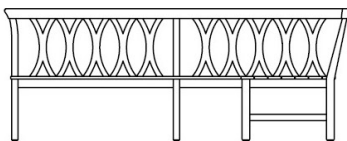

96" L x 86" D x 37" H

800.456.6483 • weatherend.com

It is company policy to obtain design patents and registered copyrights. We protect all intellectual property against infringement and misappropriation. © 2017 Imagineering, Inc. - All rights reserved