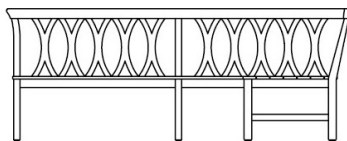

96"L x 86"D x 37"H

800.456.6483 • weatherend.com

It is company policy to obtain design patents and registered copyrights. We protect all intellectual property against infringement and misappropriation. © 2018 Imagineering, Inc. - All rights reserved