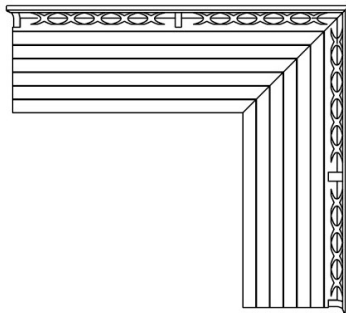

96" L x 86" D x 37" H

800.456.6483 • weatherend.com

It is company policy to obtain design patents and registered copyrights. We protect all intellectual property against infringement and misappropriation. © 2017 Imagineering, Inc. - All rights reserved