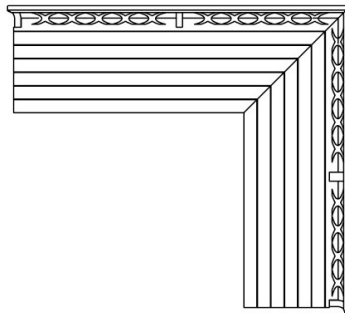

96"L x 86"D x 37"H

800.456.6483 • weatherend.com

It is company policy to obtain design patents and registered copyrights. We protect all intellectual property against infringement and misappropriation. © 2018 Imagineering, Inc. - All rights reserved