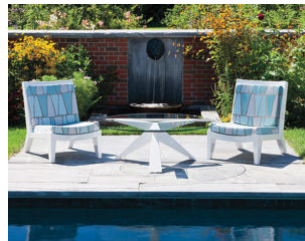

WEATHEREND® ESTATE FURNITURE

AN AMERICAN STORY

MADE IN MAINE

Represented by JANUS et Cie

ADAMS COCKTAIL TABLE #2048AAC

Features: Round cocktail table with striking pedestal base and glass top. Other top styles available.

Finishes:

Yacht Finish – white or any color, learn more [here](#).

Bare Teak - learn more [here](#).

Bare Mahogany - learn more [here](#).

Seasoned Mahogany - learn more [here](#).

Options:

Custom sizes

Covers