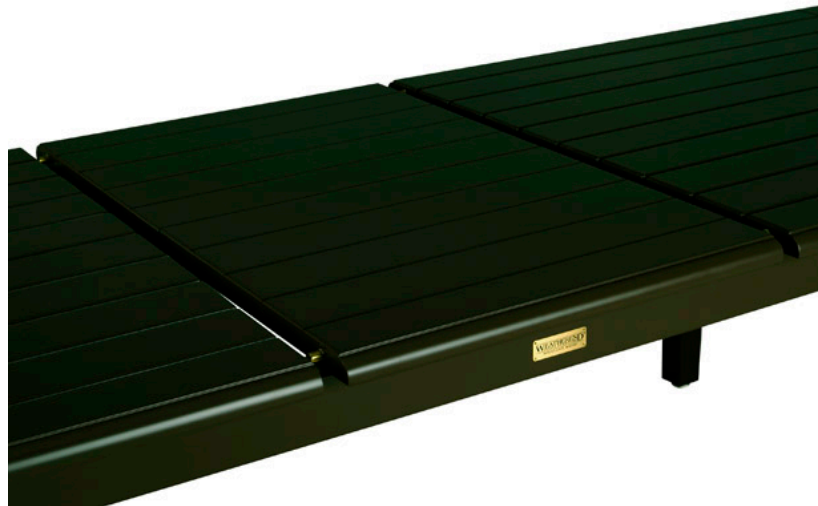

WEATHEREND[®]
ESTATE FURNITURE

AN AMERICAN STORY

MADE IN MAINE

Represented by JANUS et Cie

BUTTERFLY DINING TABLE - CDT36

Features: This contemporary table is designed to conceal two leaves that expand the overall length from 85" to 109". Adjustable leg levelers standard on all dining tables. Other sizes, woods and colors available. Please call for details.

Finishes:

Yacht Finish - white or any color
Bare Teak
Bare Mahogany
Seasoned Mahogany

Options:

Custom sizes
Covers
Umbrellas

Dimensions:

85"L x 39"W x 29"H

Table expands to 109"

Dimensions rounded up to nearest inch.