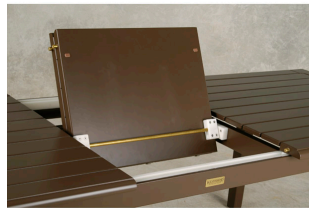

## BUTTERFLY DINING TABLE

---

**Features:** This contemporary table is designed to conceal two leaves that expand the overall length from 85" to 109". Other sizes, woods and colors available. Please call for details.

**Finishes:**

Yacht Finish - white or any color  
Bare Wood - teak or seasoned wood

**Options:**

Custom sizes  
Covers  
Umbrellas

**Dimensions:**

85"L x 39"W x 29"H  
Table expands to 109"

***Call for drawings***