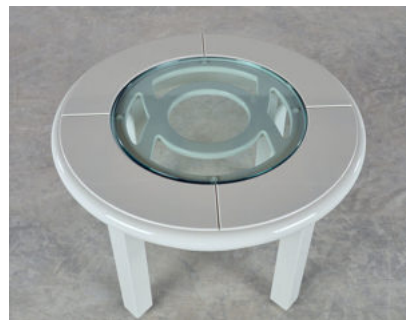

WEATHEREND[®] ESTATE FURNITURE D

Represented by JANUS et Cie

EXPRESSIONS COCKTAIL TABLE

Features: Islesboro cocktail table featuring an Expressions table top. Eyeball and Weave Expressions shown. Other Expressions are available. [Click to View More Expressions](#). Expressions are also offered on dining tables and chairs, as well as straight and curved settees.

Finishes:

Yacht Finish - white or any color
Bare Wood - teak or seasoned wood

Options:

Custom sizes
Covers
Umbrellas

Dimensions:

36"D x 17" H and 24"D x 17"H

Call for drawings

800.456.6483 • weatherend.com