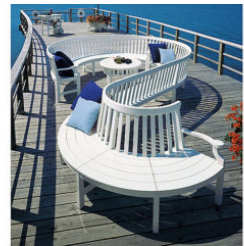

WEATHEREND[®] ESTATE FURNITURE

Represented by JANUS et Cie

FOX ISLAND GROUPING

Features: Individual Fox Island Benches and Settees can be arranged to form a variety of custom configurations.

Finishes:

Yacht Finish - white or any color
Bare Wood - teak or seasoned wood