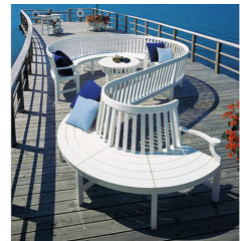

WEATHEREND[®]

ESTATE FURNITURE

AN AMERICAN STORY

MADE IN MAINE

Represented by JANUS et Cie

FOX ISLAND GROUPING

Features: Individual Fox Island Benches and Settees can be arranged to form a variety of custom configurations.

Finishes:

Yacht Finish - white or any color
Bare Teak
Bare Mahogany
Seasoned Mahogany

Options:

Custom sizes
Cushions & Covers
Umbrellas

Dimensions:

Dimensions vary upon configuration.

Call for drawings

800.456.6483 • weatherend.com