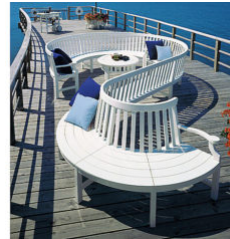

WEATHEREND[®]

ESTATE FURNITURE

AN AMERICAN STORY

MADE IN MAINE

Represented by JANUS et Cie

FOX ISLAND GROUPING

Features: Individual Fox Island Benches and Settees can be arranged to form a variety of custom configurations.

Finishes:

Yacht Finish - white or any color
Bare Teak
Bare Mahogany
Seasoned Mahogany

Options:

Custom sizes
Cushions & Covers
Umbrellas

Dimensions:

Dimensions vary upon configuration.

Call for drawings

800.456.6483 • weatherend.com