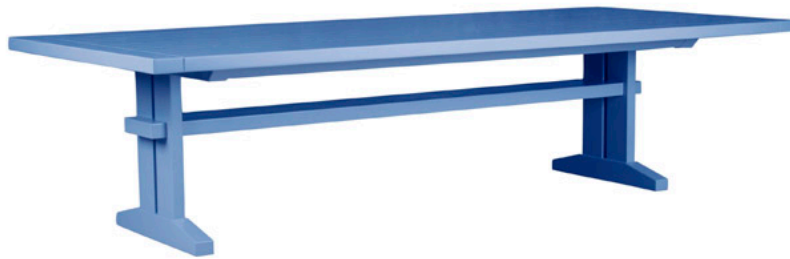

## LARGE TRESTLE - CDT21

---

**Features:** Trestle style base with rectangular top. Adjustable leg levelers standard on all dining tables. Available in other sizes, please call for details.

**Finishes:**

Yacht Finish - white or any color  
Bare Teak  
Bare Mahogany  
Seasoned Mahogany

**Options:**

Custom sizes  
Covers  
Umbrellas

**Dimensions:**

120"L x 52"W x 30"H

*Dimensions rounded up to nearest inch.*