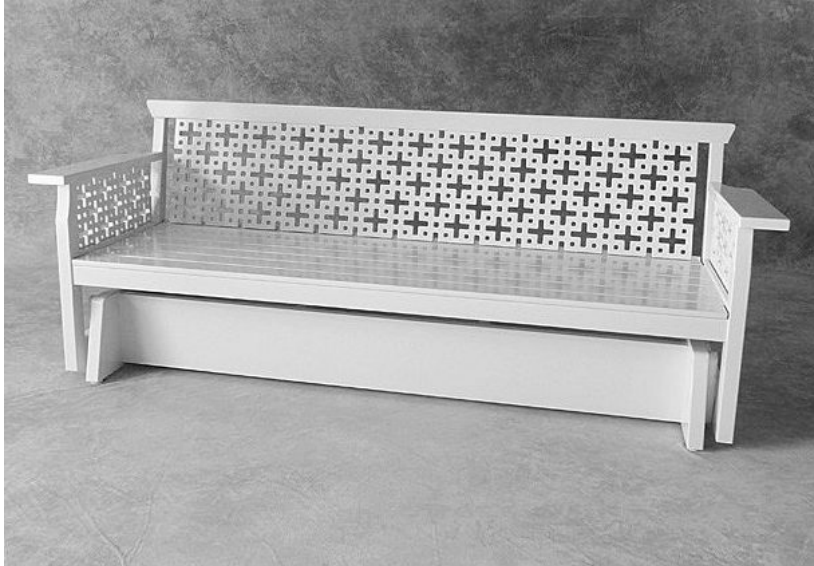

WEATHEREND[®] ESTATE FURNITURE

Represented by JANUS et Cie

LONG GLIDER

Features: Custom Glider featuring intricate back and side design.

Finishes:

Yacht Finish - white or any color
Bare Wood - teak or seasoned wood

Options:

Custom sizes
Cushions & Covers
Umbrellas

Dimensions:

88"L x 29"D x 36"H

Call for drawings

800.456.6483 • weatherend.com

It is company policy to obtain design patents and registered copyrights. We protect all intellectual property against infringement and misappropriation. © 2019 Imagineering, Inc. - All rights reserved.