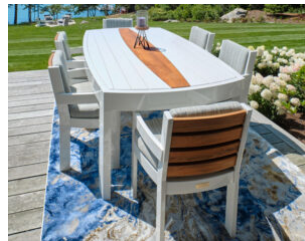

WEATHEREND[®]

ESTATE FURNITURE

AN AMERICAN STORY

MADE IN MAINE

Represented by JANUS et Cie

PENOBSCOT DINING TABLE #2784

Features: Penobscot Dining Table pairs natural bare wood top with Weatherend Yacht finish. Available in a variety of wood and finish combinations. Adjustable leg levelers standard on all dining tables. Also available in other sizes. Please call for details.

Finishes:

Yacht Finish – white or any color, learn more [here](#).

Bare Teak - learn more [here](#).

Bare Mahogany - learn more [here](#).

Seasoned Mahogany - learn more [here](#).

Options:

Custom sizes

Covers

Umbrellas

Dimensions:

84"L x 48"W x 30"H

Dimensions rounded up to nearest inch. Call for details.

Weatherend builds heirloom quality outdoor furniture that defines sustainability. Every year we refinish pieces that have been outdoors for 25 - 30 years, ensuring generations of use. Learn more [here](#).