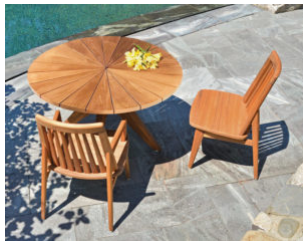

WEATHEREND[®]
ESTATE FURNITURE

AN AMERICAN STORY

MADE IN MAINE

Represented by JANUS et Cie

PI DINING TABLE #2048APD

Features: New Pi Table Top, shown on our [adams table](#) base, is available with other base styles. Offered in cocktail, dining and standup heights. Please call for details.

Finishes:

Yacht Finish - white or any color
Bare Teak
Bare Mahogany
Seasoned Mahogany

Options:

Custom sizes
Covers
Umbrellas

Dimensions:

48"d x 29"h (dining height) / 36" Standup Height

60"d x 29"H (shown above in white)