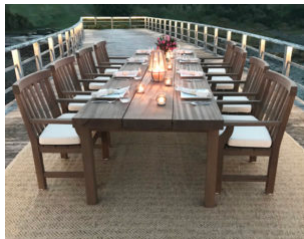

WEATHEREND[®] ESTATE FURNITURE

AN AMERICAN STORY

MADE IN MAINE

Represented by JANUS et Cie

PLANK TABLE - CDT2

Features: Custom plank top table in seasoned wood. Adjustable leg levelers standard on all dining tables. Also available in other lengths and finishes. Please call for details.

Finishes:

Yacht Finish - white or any color
Bare Teak
Bare Mahogany
Seasoned Mahogany

Options:

Custom sizes
Covers
Umbrellas

Dimensions:

142"L x 39"W x 30"H

Dimensions rounded up to nearest inch.

Call for drawings