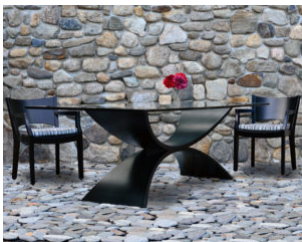

## SHEER DINING TABLE #2596SHD

---

**Features:** Contemporary styled Sheer Dining Table features a curved base and glass top providing generous seating for six. Adjustable leg levelers standard on all dining tables. Available in other sizes and finishes. Please call for details.

**Finishes:**

Yacht Finish - white or any color

**Options:**

Custom sizes  
Covers  
Umbrellas

**Dimensions:**

96"L x 39"W x 30"H

Base Dimensions: 68"L x 22"W x 29"H

*Dimensions rounded up to nearest inch.*