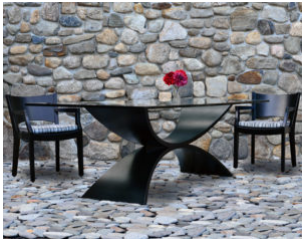

WEATHEREND® ESTATE FURNITURE

AN AMERICAN STORY

MADE IN MAINE

Represented by JANUS et Cie

SHEER DINING TABLE #2596SHD

Features: Contemporary styled Sheer Dining Table features a curved base and glass top providing generous seating for six. Adjustable leg levelers standard on all dining tables. Available in other sizes and finishes. Please call for details.

Finishes:

Yacht Finish - white or any color

Options:

Custom sizes
Covers
Umbrellas

Dimensions:

96"L x 39"W x 30"H

Base Dimensions: 68"L x 22"W x 29"H

Dimensions rounded up to nearest inch.