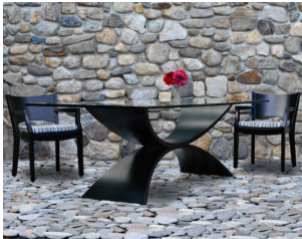

WEATHEREND[®] ESTATE FURNITURE

AN AMERICAN STORY

MADE IN MAINE

Represented by JANUS et Cie

SHEER DINING TABLE #2596SHD

Features: Contemporary styled Sheer Dining Table features a curved base and glass top providing generous seating for six. Adjustable leg levelers standard on all dining tables. Available in other sizes and finishes. Please call for details.

Finishes:

Yacht Finish - white or any color

Options:

Custom sizes
Covers
Umbrellas

Dimensions:

96"L x 39"W x 30"H

Base Dimensions: 68"L x 22"W x 29"H

Dimensions rounded up to nearest inch.