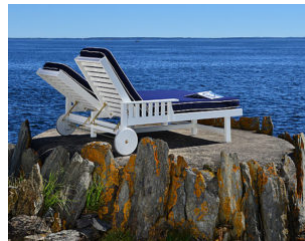

WEATHEREND[®] ESTATE FURNITURE

AN AMERICAN STORY

MADE IN MAINE

Represented by JANUS et Cie

SOUTHERN HARBOR DOUBLE CHAISE #4685

Features: A double wide chaise with extra space to share or savor.

Finishes:

Yacht Finish – white or any color, learn more [here](#).