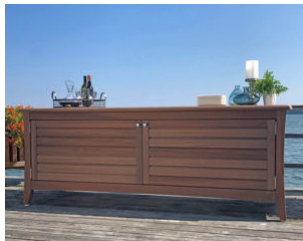

WEATHEREND[®] ESTATE FURNITURE

AN AMERICAN STORY

MADE IN MAINE

Represented by JANUS et Cie

YACHTING STORAGE CABINET #403388

Features: Outdoor credenza/storage cabinet with the design aesthetic of our Yachting Collection.

Finishes:

Yacht Finish – white or any color, learn more [here](#).

Bare Teak - learn more [here](#).

Bare Mahogany - learn more [here](#).

Seasoned Mahogany - learn more [here](#).

Options:

Custom sizes

Covers