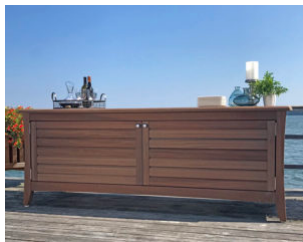

WEATHEREND® ESTATE FURNITURE

AN AMERICAN STORY

MADE IN MAINE

Represented by JANUS et Cie

YACHTING STORAGE CABINET #403388

Features: Outdoor credenza/storage cabinet with the design aesthetic of our Yachting Collection.

Finishes:

Yacht Finish – white or any color, learn more [here](#).

Bare Teak - learn more [here](#).

Bare Mahogany - learn more [here](#).

Seasoned Mahogany - learn more [here](#).

Options:

Custom sizes

Covers